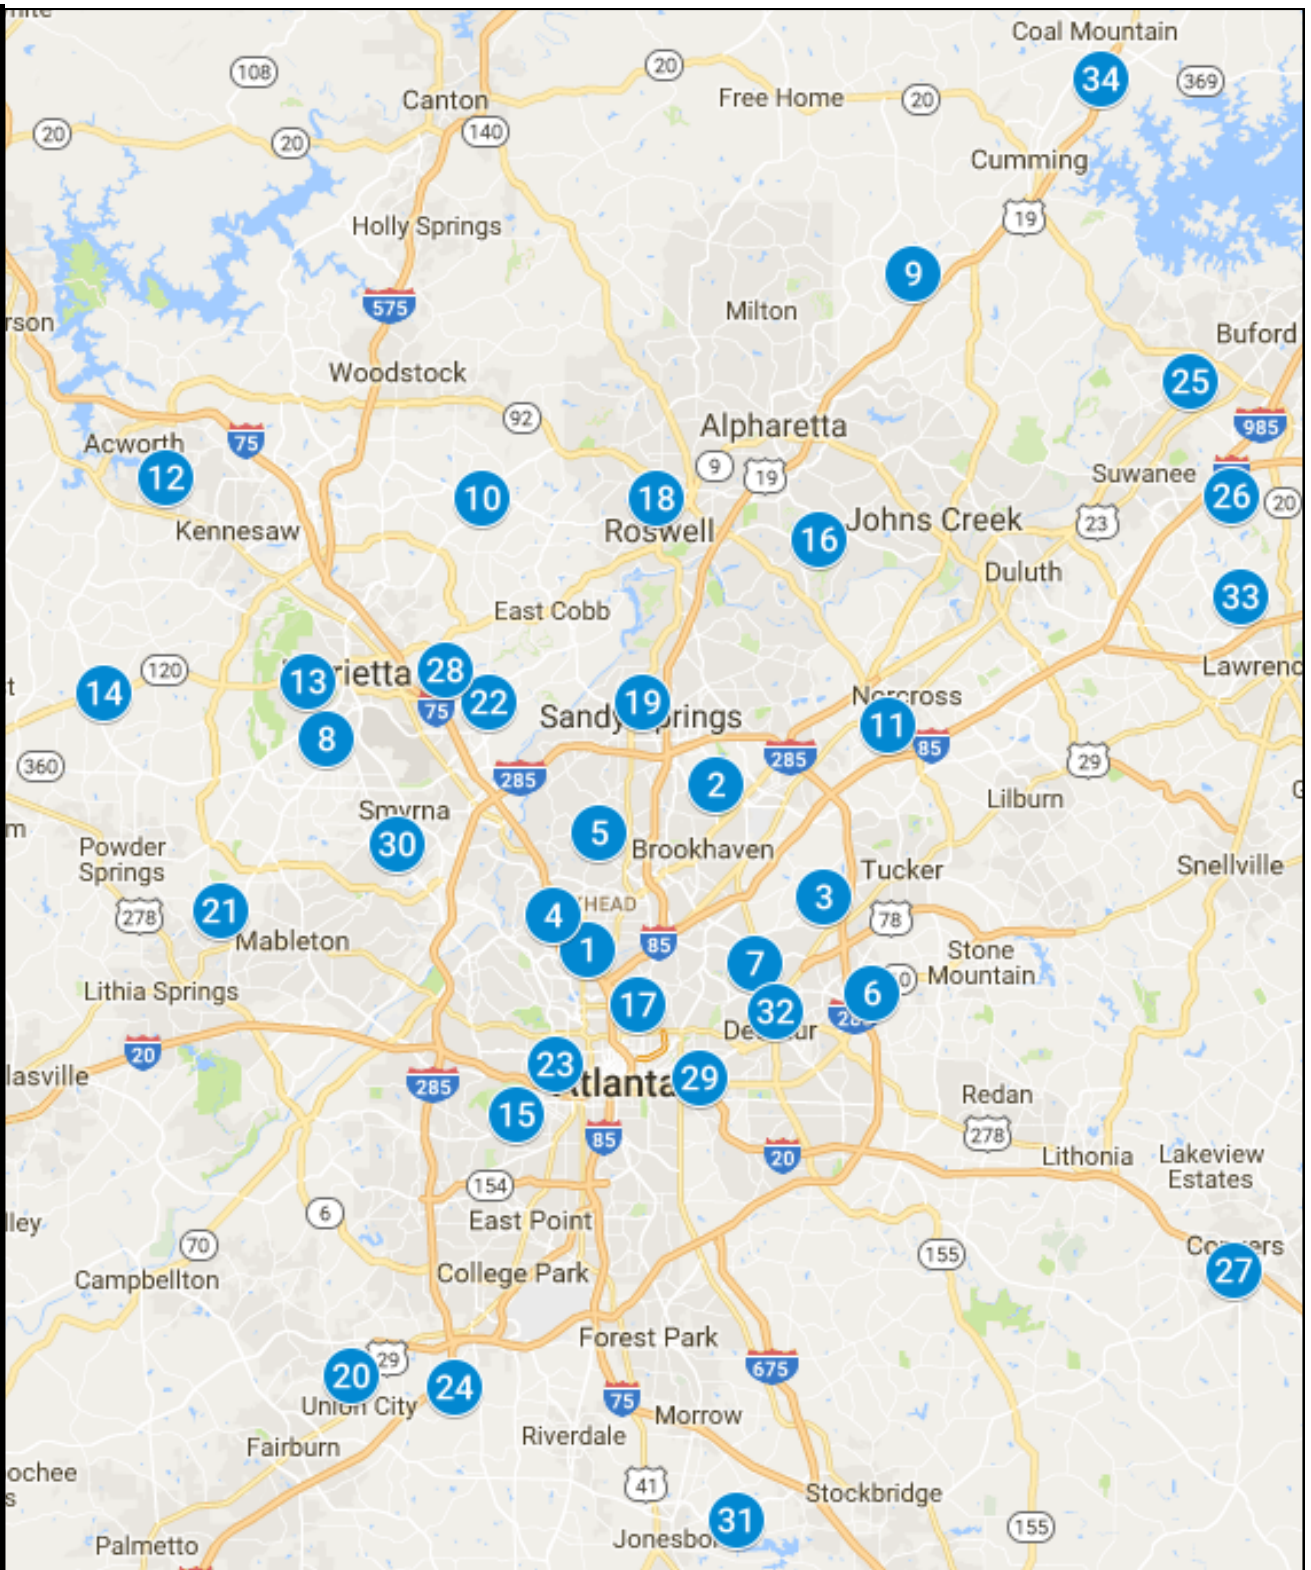

Public Tennis Facilities

- | | | | |
|-----------------------------------|---------------------------------|-----------------------------------|----------------------------------|
| 1. Bitsy Grant Tennis Center | 10. Harrison Tennis Center | 19. Sandy Springs Tennis Center | 28. Sewell Park |
| 2. Blackburn Tennis Center | 11. Hudlow Tennis Center | 20. South Fulton Tennis Center | 29. Coan Park |
| 3. Briarlake Baptist Church | 12. Kennworth Tennis Center | 21. Sweetwater Tennis Center | 30. Tolleson Park Tennis Center |
| 4. Carl E. Sanders YMCA | 13. Laurel Park Tennis Center | 22. Terrell Mill Tennis Center | 31. Clayton County Tennis Center |
| 5. Chastain Park | 14. Lost Mountain Tennis Park | 23. Washington Park Tennis Center | 32. Glenlake Tennis Center |
| 6. Georgia State Clarkston Campus | 15. McGhee Tennis Center | 24. Burdette Park | 33. Georgia Gwinnett College |
| 7. DeKalb Tennis Center | 16. Newtown Park | 25. EE Robinson Park | 34. Central Park (Cumming) |
| 8. Fair Oaks Park | 17. Piedmont Park Tennis Center | 26. Rock Springs Park | |
| 9. Fowler Park | 18. Roswell Area Park | 27. Rockdale Tennis Center | |