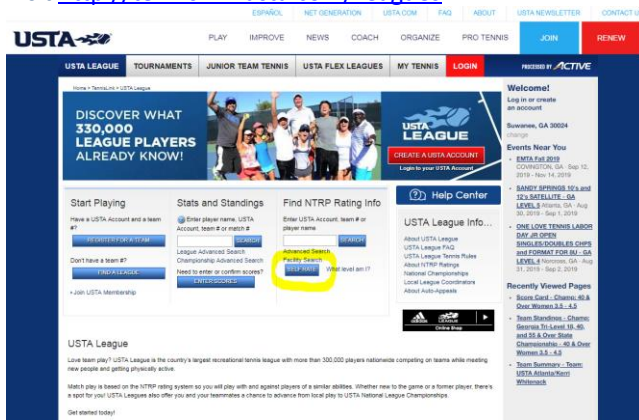

Self Rate Instructions

- Visit <http://tennislink.usta.com/Leagues>

- Select “Self Rate”
- If not a Tennis Apprentice graduate or someone who has played USTA league in the past, select “Create Account” (There’s no fee to create an account)
- If a Tennis Apprentice graduate or someone who has played USTA league in the past, select “Login”