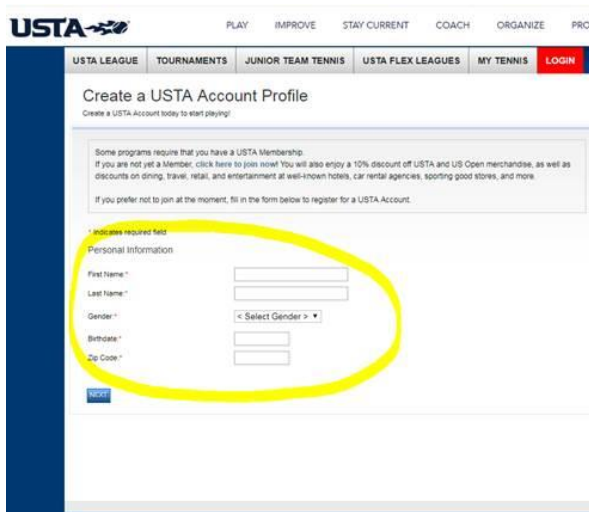

Self Rate Instructions

- Visit <http://tennislink.usta.com/Leagues>

- Select “Self Rate”
- If not a Tennis Apprentice graduate or someone who has played USTA league in the past, select “Create Account” (There’s no fee to create an account)
- If a Tennis Apprentice graduate or someone who has played USTA league in the past, select “Login”

- If creating an account, input personal contact information

- If logging in, do so by using your e-mail and password
- Follow prompts to Self Rate